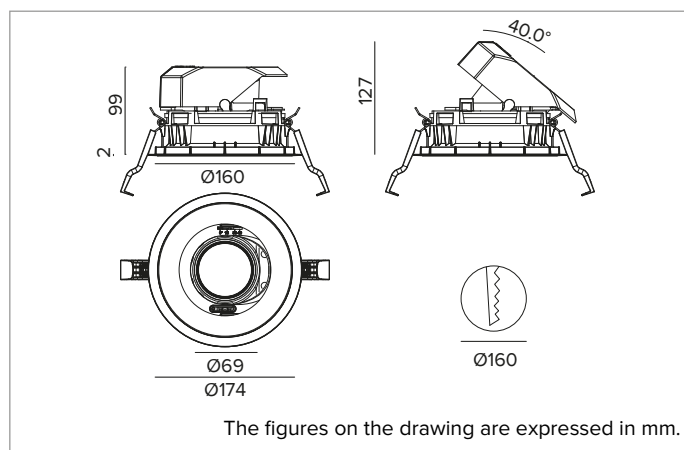

1T8579EL | CCTEVO ARCHITECTURAL 160

Adjustable recessed LED projector in a trim version

		3000K	H(m)	D(m)	Emax(lx)
		Ra90		10°	
		Fixture Power	14W	1	0.18
		Source Flux	1141lm	2	0.35
		Fixture Flux	898lm	3	0.53
		Efficacy	63lm/W	4	0.70
TS1371	Imax=14464cd/klm	Imax	16504cd	5	0.88

Optic: REFLECTOR

Beam angles: NSP

Optical efficiency: 79%

Fixture flux: 898lm

Luminous efficacy: 63lm/W

Photobiological safety: Compliant with RG1 low risk group

MECHANICAL CHARACTERISTICS

Die-cast white painted anodised aluminium body and dissipator. White colour cover. The optical unit can be adjusted up to 40° on the vertical plane with a mechanical beam locking system and a graduated scale, and 358° on the horizontal plane. Trim version with an integrated white ring.