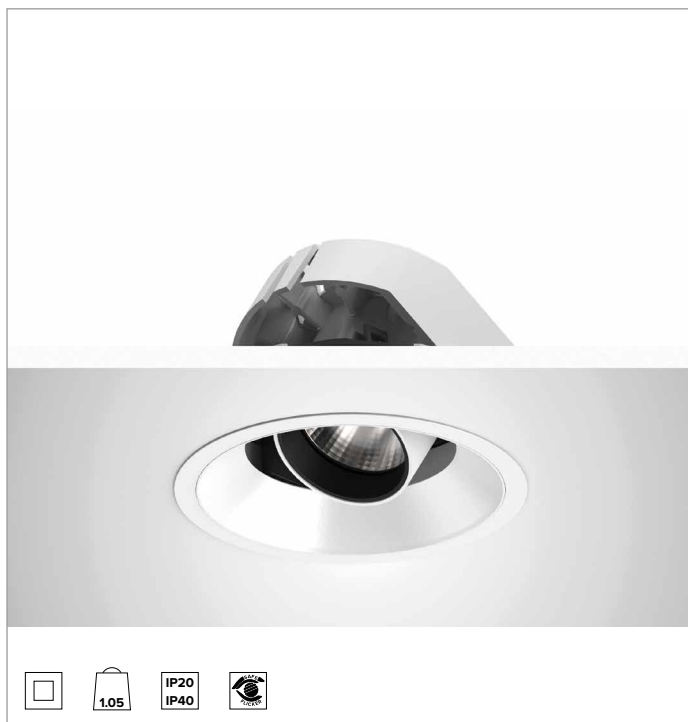

1T8579EL | CCTEVO ARCHITECTURAL 160

Adjustable recessed LED projector in a trim version

		3000K	H(m)	D(m)	Emax(lx)
		Ra90		10°	
		Fixture Power	14W	1	0.18
		Source Flux	1141lm	2	0.35
		Fixture Flux	898lm	3	0.53
		Efficacy	63lm/W	4	0.70
TS1371	Imax=14464cd/klm	Imax	16504cd	5	0.88

CCT nominal: 3000K

Lifetime (L80/B10): >50000h tq +25°C

ILLUMINOTECHNICAL CHARACTERISTICS

NSP - precision optics with a black silicone cut off ring. Version with a convex faceted highly reflective anodised aluminium reflector and a holographic diffusion filter. UGR<19 (EN 12464-1).

Optic: REFLECTOR

Beam angles: NSP

Optical efficiency: 79%

Fixture flux: 898lm

Luminous efficacy: 63lm/W

Photobiological safety: Compliant with RG1 low risk group

MECHANICAL CHARACTERISTICS

Die-cast white painted anodised aluminium body and dissipator. White colour cover. The optical unit can be adjusted up to 40° on the vertical plane with a mechanical beam locking system and a graduated scale, and 358° on the horizontal plane. Trim version with an integrated white ring.

Colour and finish: Plaster white

Weight: 1.05Kg

Version: TRIM

Degree of protection: IP20 for recessed part

Degree of protection: IP40 for exposed part

ELECTRICAL CHARACTERISTICS

Integrated electronic ON-OFF driver. Luminaire compliant with EN 60598-2-22 for power supply from a centralised emergency system CPSS (Central Power Supply System), not incorporated in the luminaire - high risk areas excluded. The default power and flux are 100% in AC and 100% in DC.